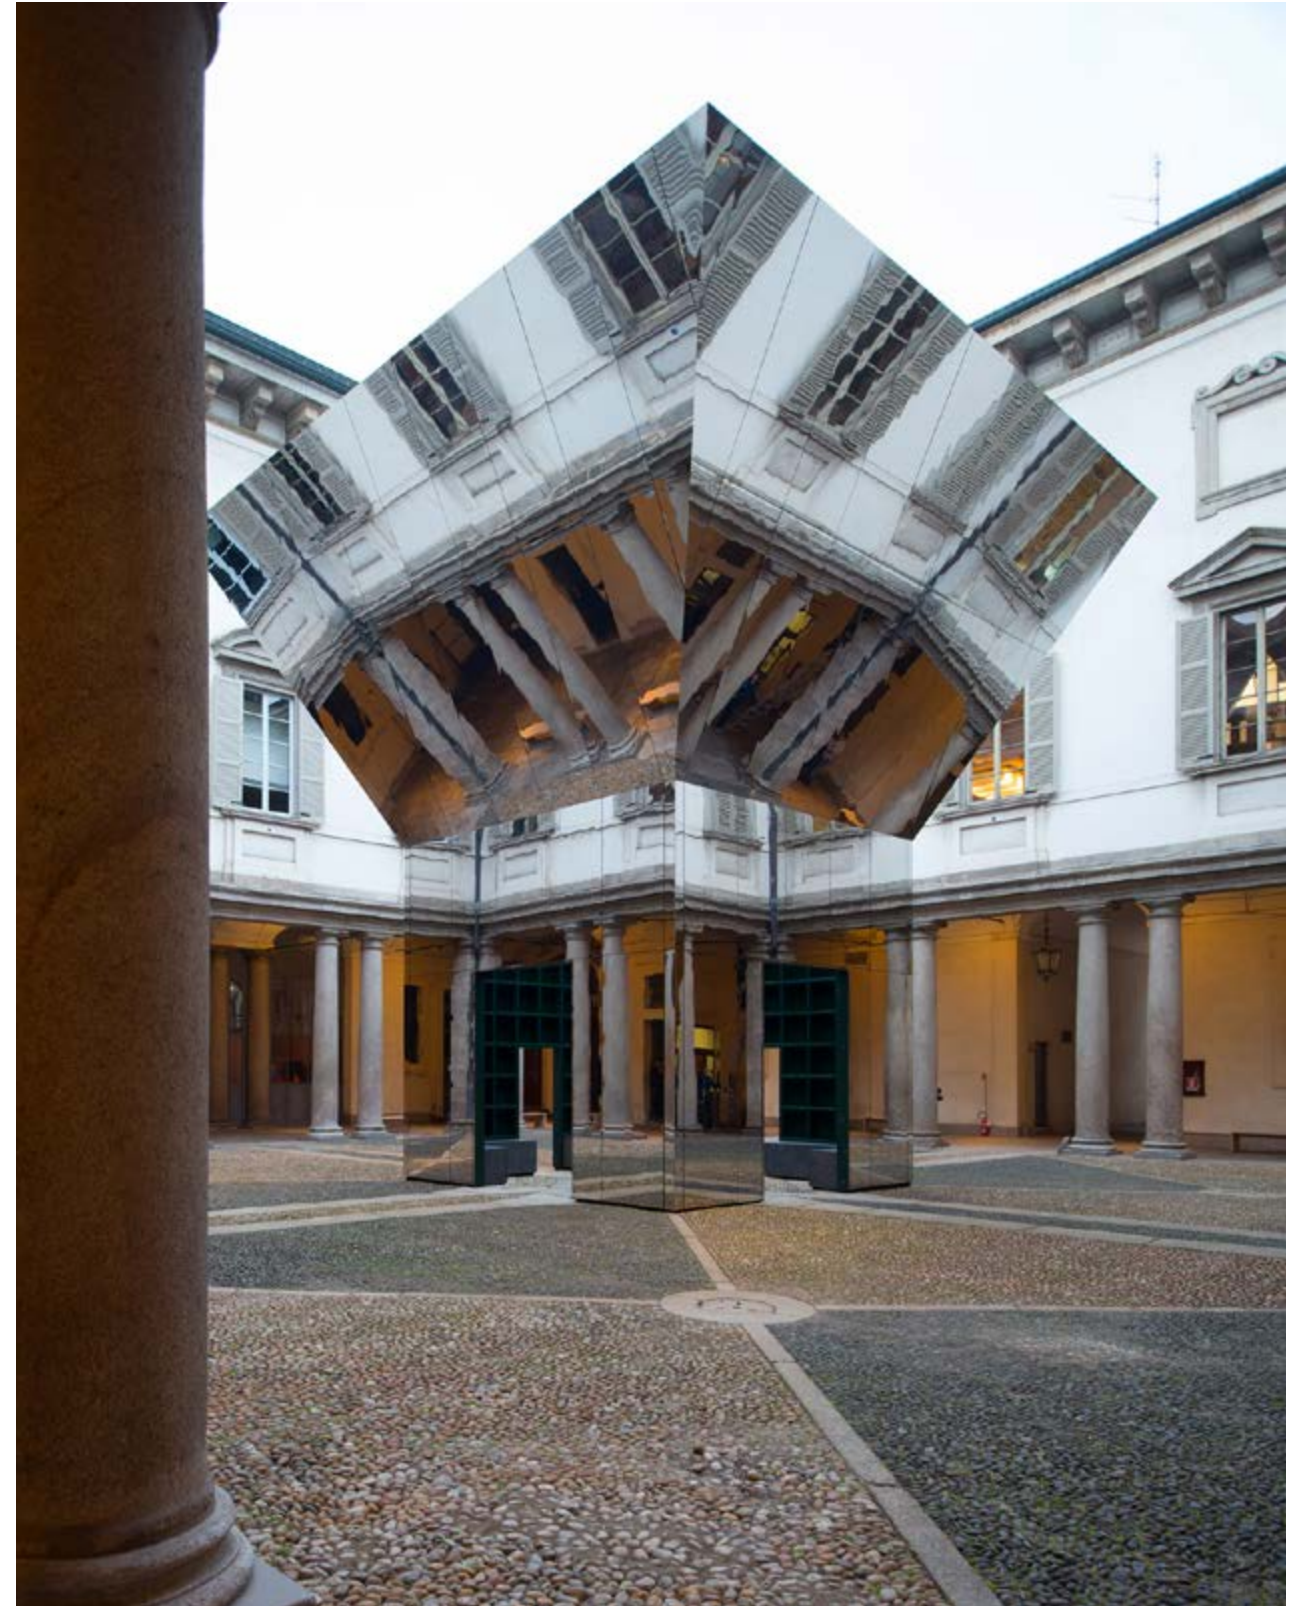

ARCHITECTURAL
References

ECHO PAVILLION / Design Mauricio Pezo, Sofia von Ellrichshausen