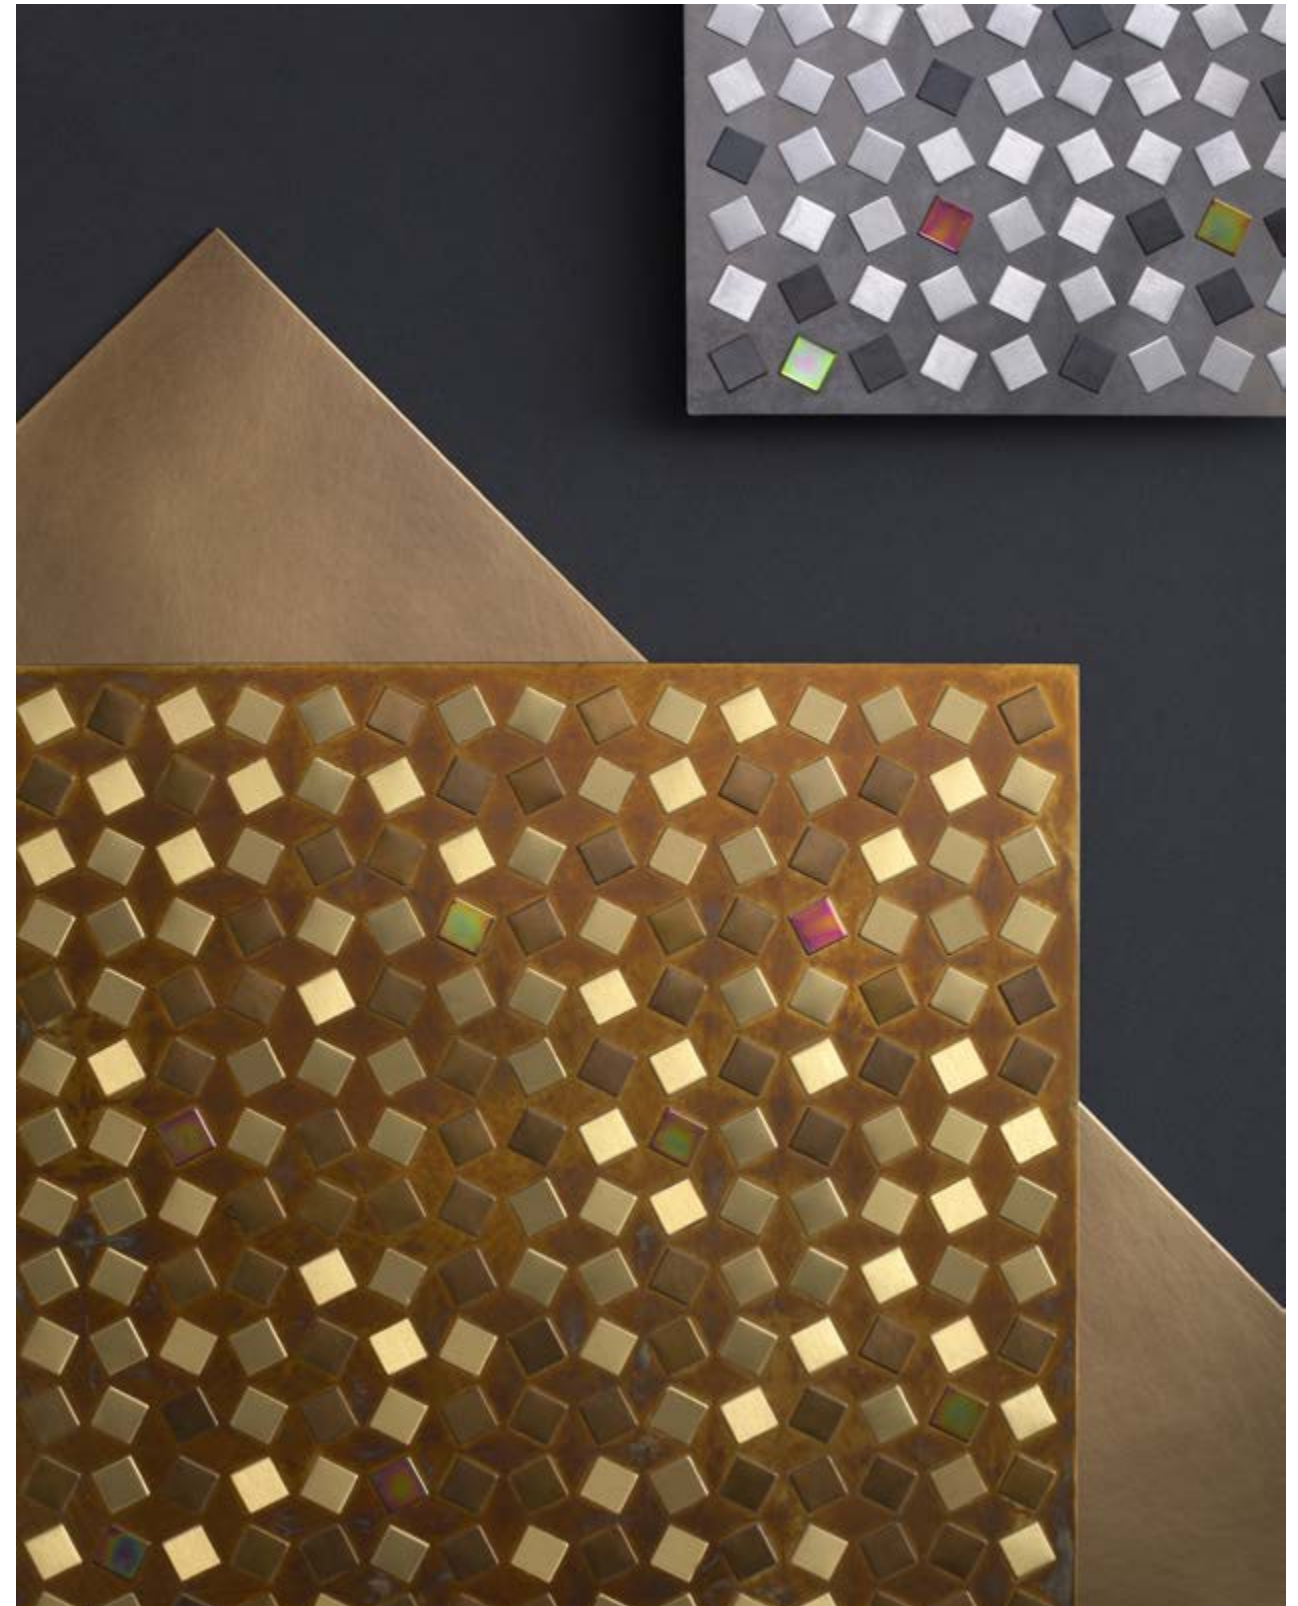

GLOW / Design Paola Lenti e De Castelli