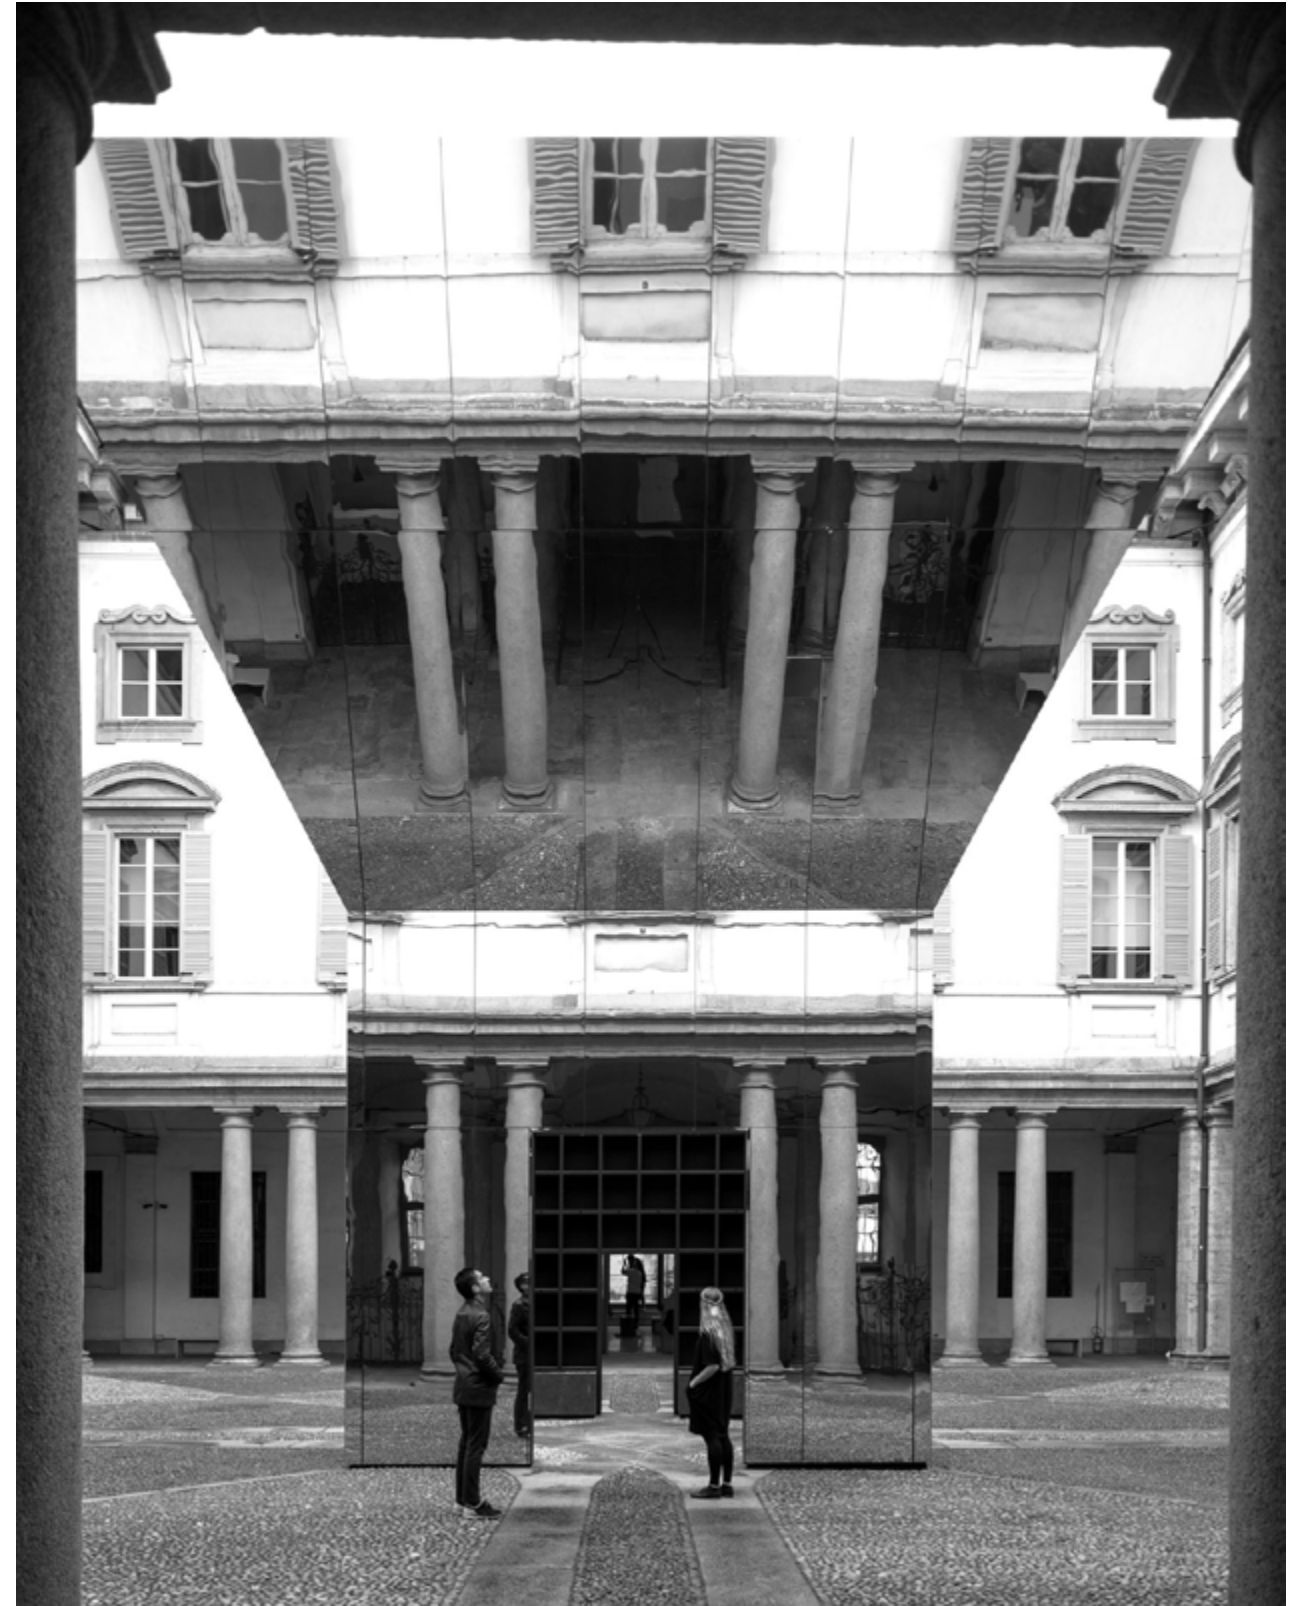

ARCHITECTURAL
References

ECHO PAVILLION / Design Mauricio Pezo, Sofia von Ellrichshausen