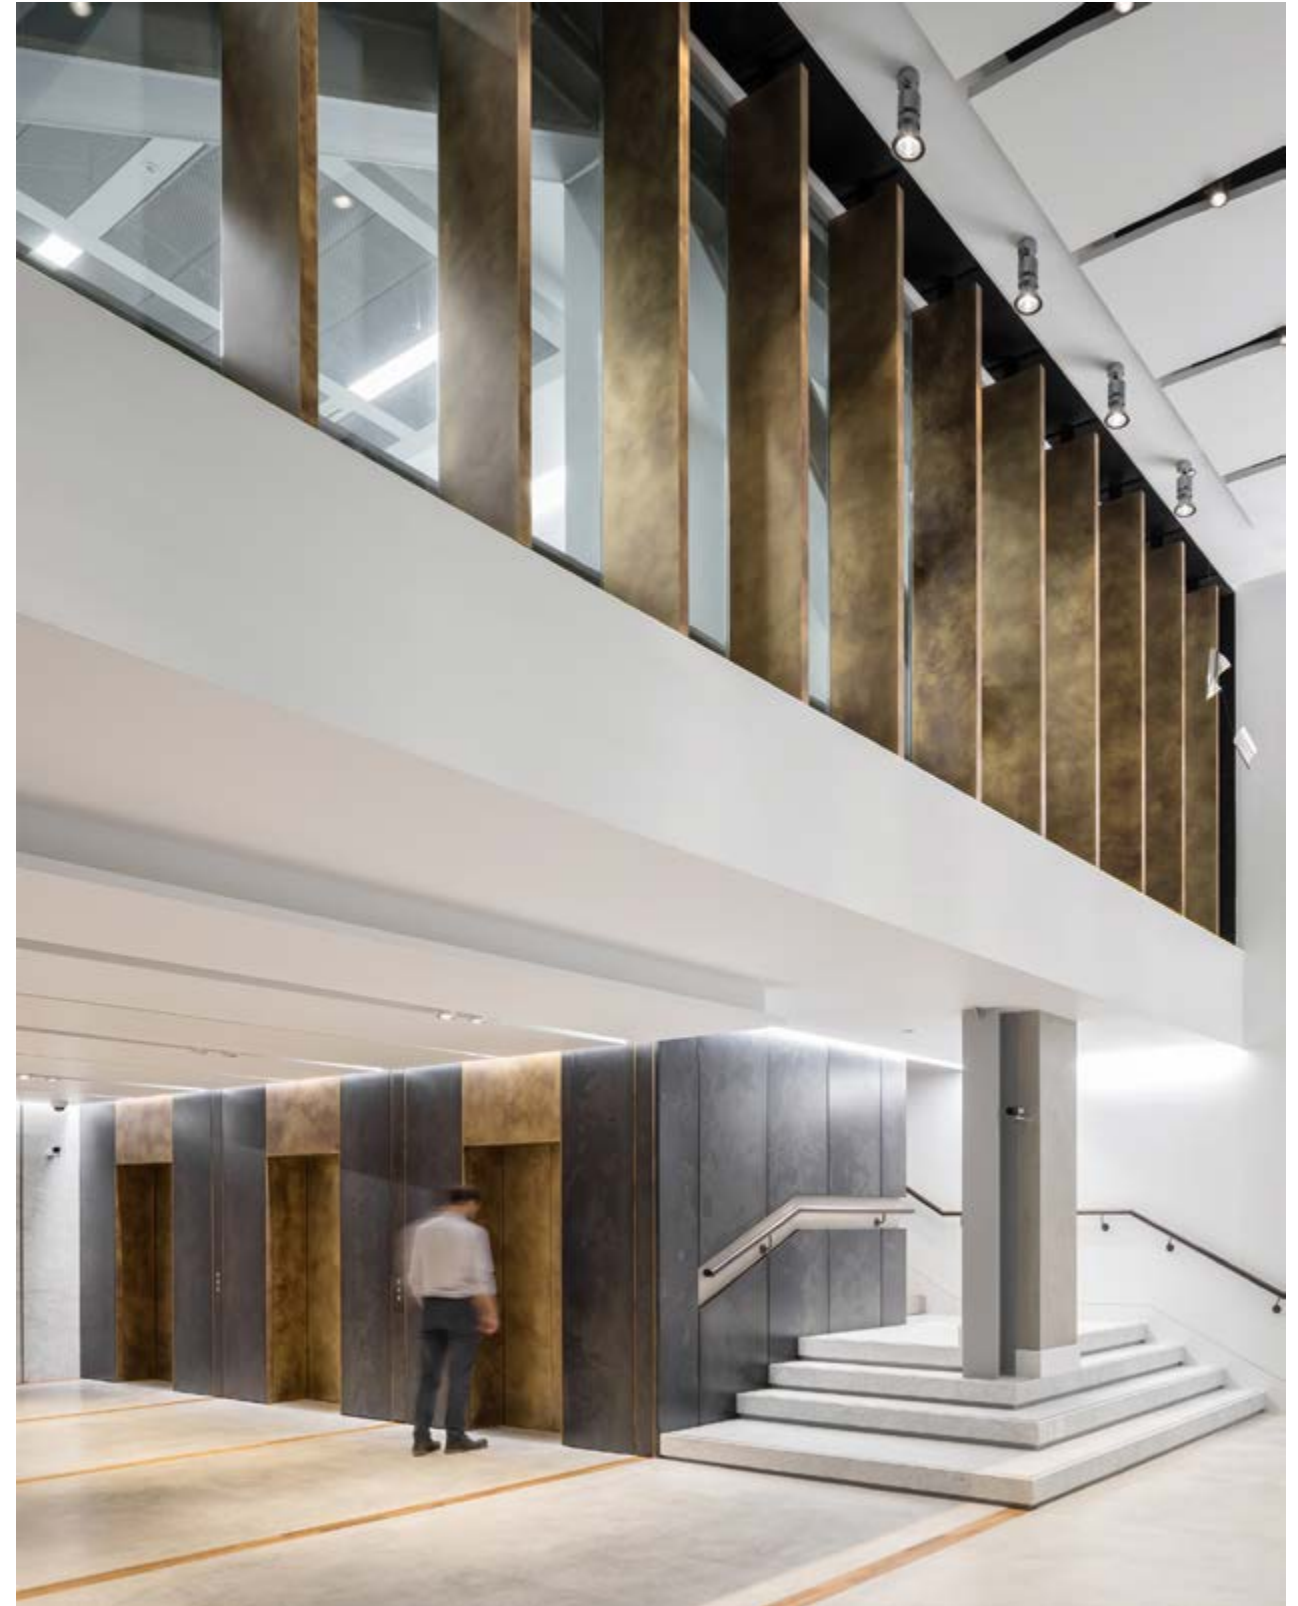

ARCHITECTURAL
References

BUREAU, 90 FETTER LANE / Design John Robertson Architects