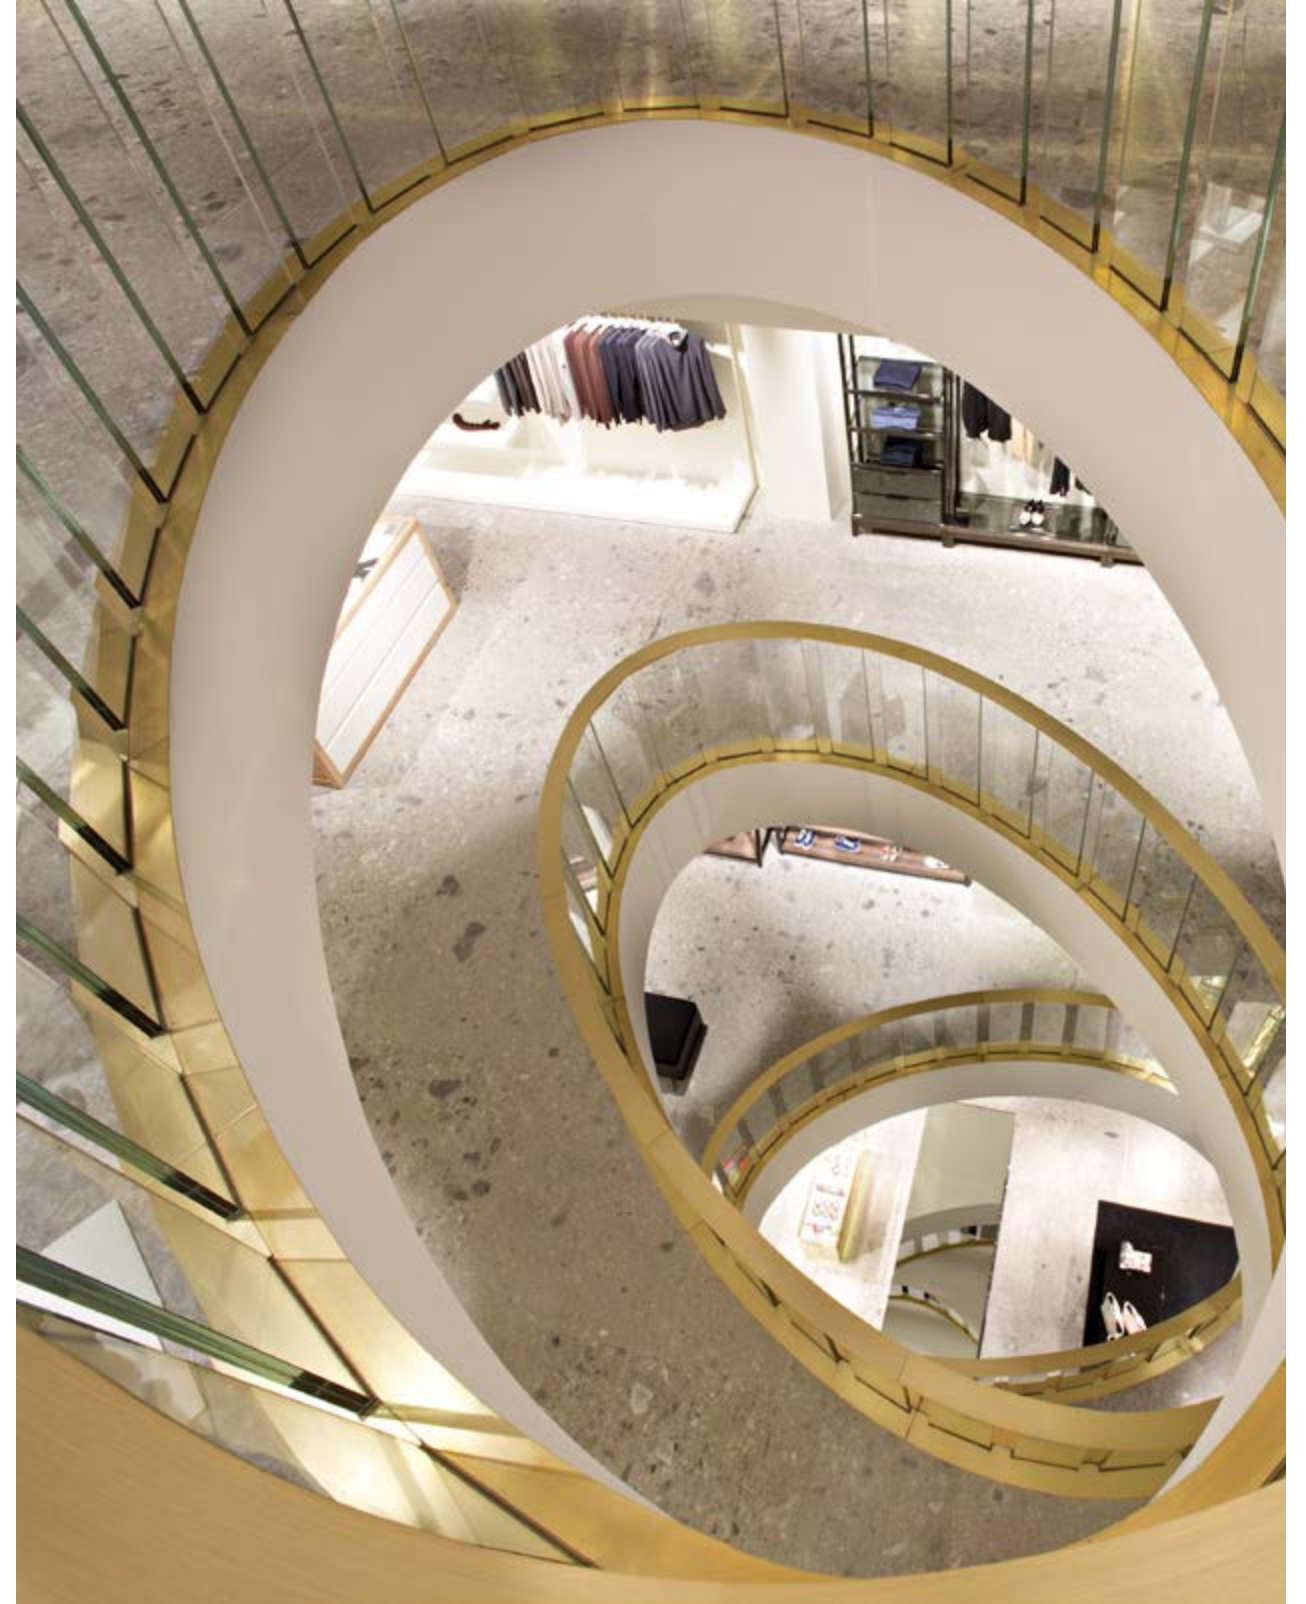

ARCHITECTURAL
References

EXCELSIOR EXPERIENCE / Design Cibicworkshop

ARCHITECTURAL
References

EXCELSIOR EXPERIENCE / Design Cibicworkshop

ARCHITECTURAL
References

SPREZZATURA SHOP RETAIL / Design Bieke Casteleyn Interior