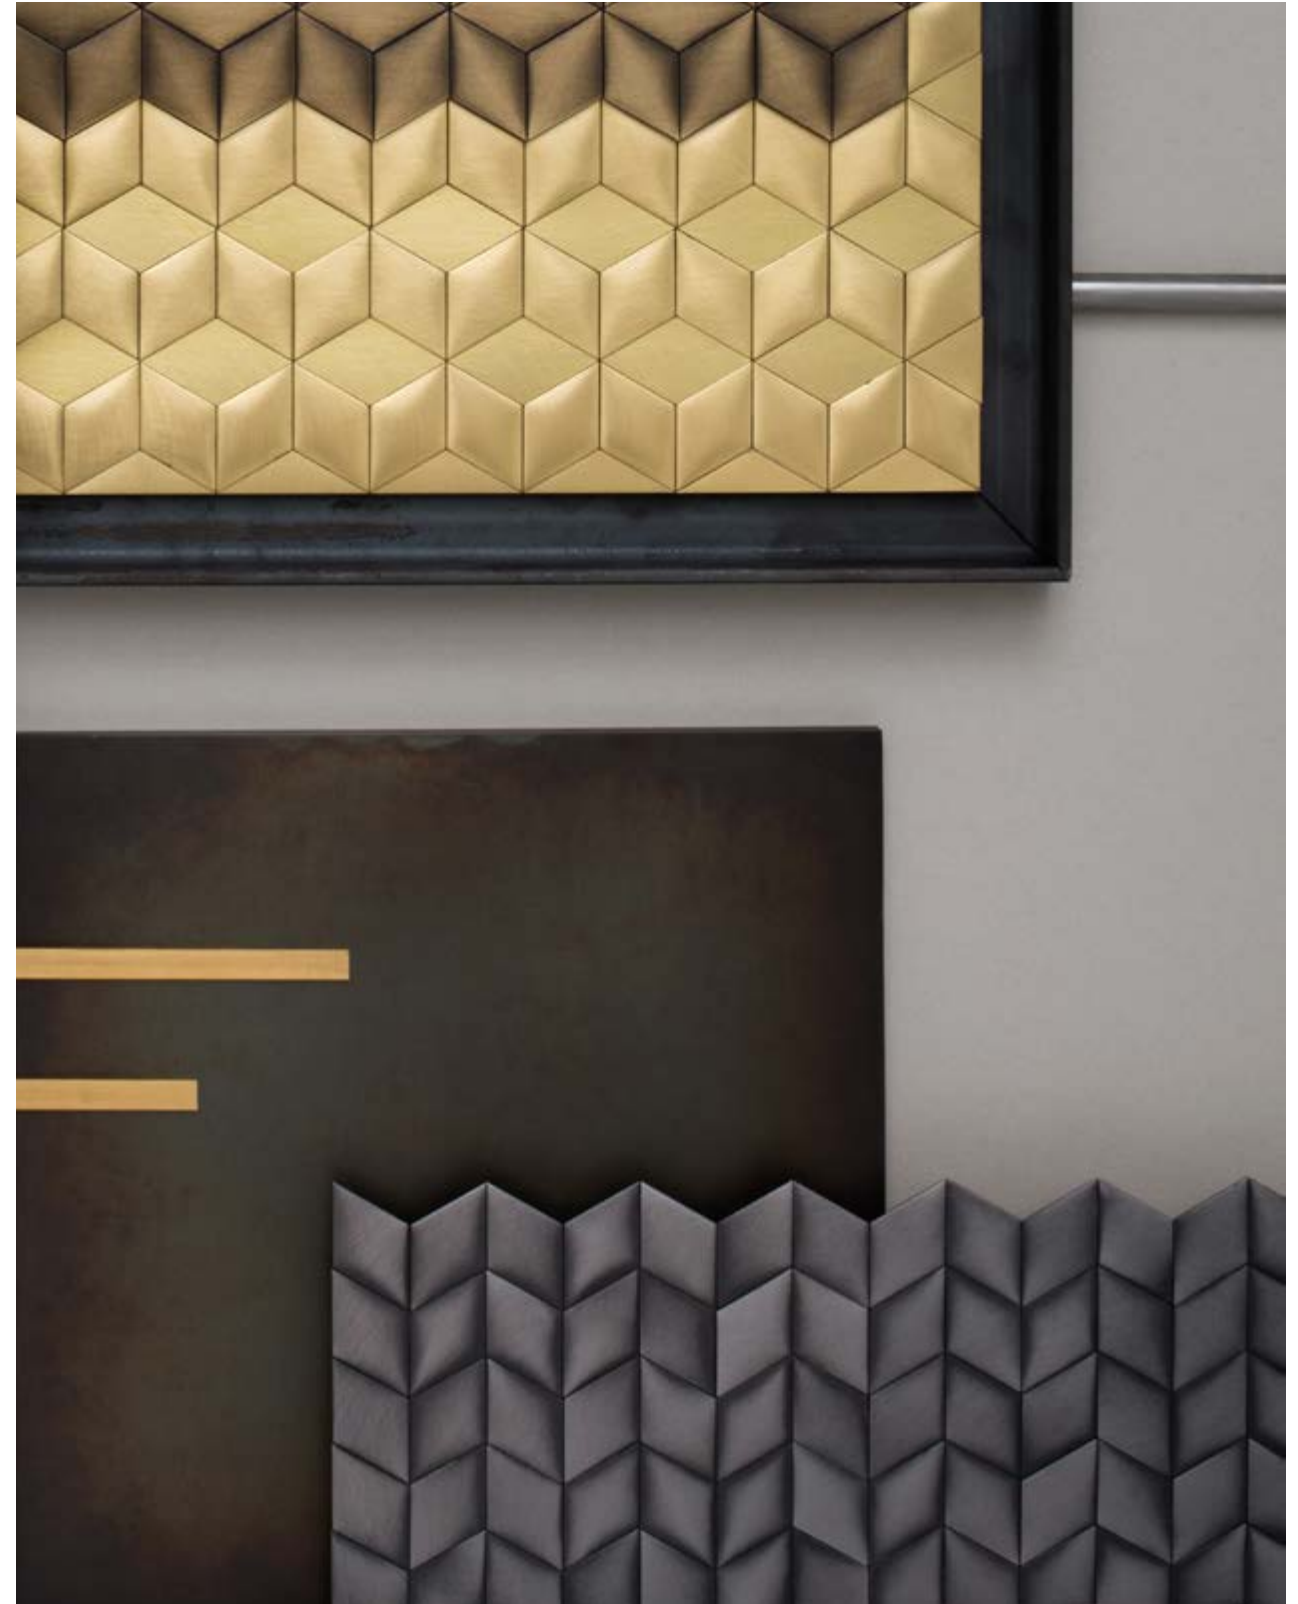

LOSANGA / Design Nikita Bettoni