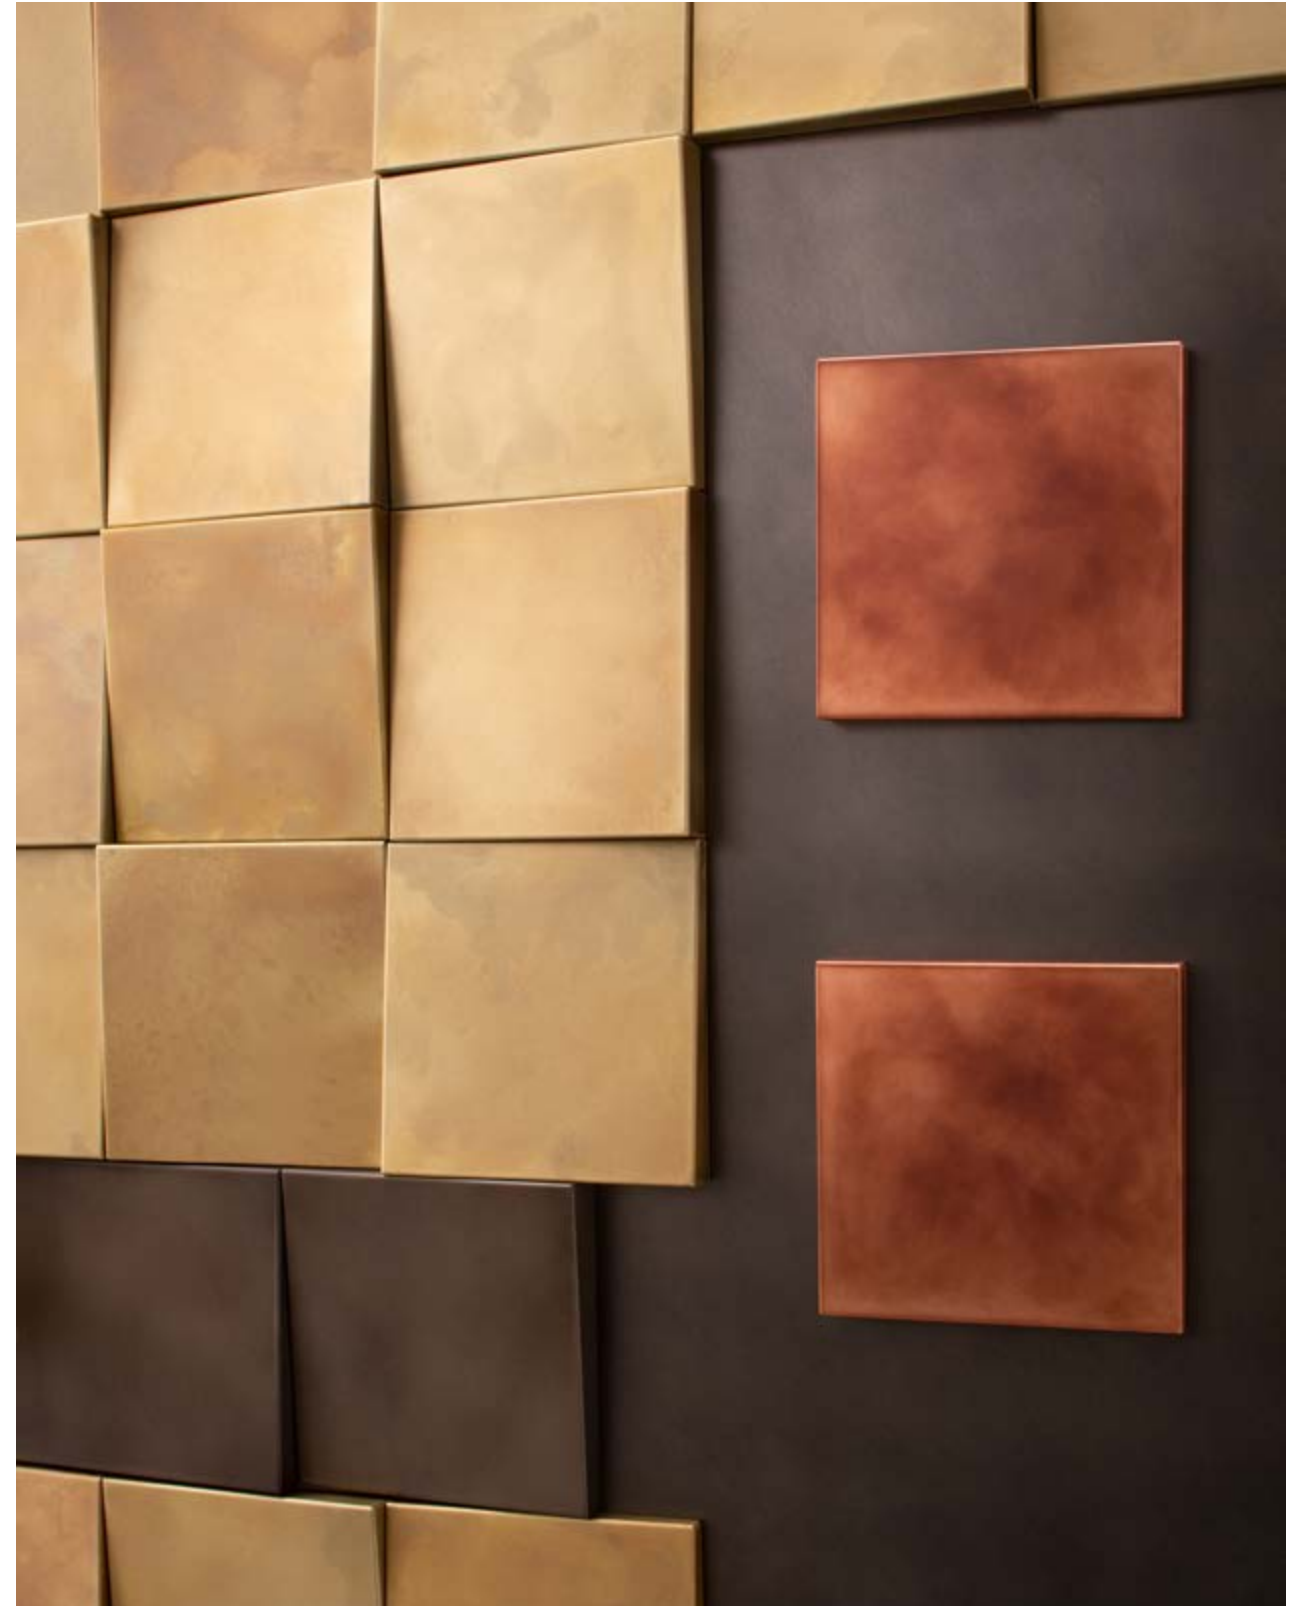

SURFACES

VERTICAL GREEN / Design R&D De Castelli

3D WALL / Design R&D De Castelli

SURFACES

CIRCLE WALL / Design R&D De Castelli

A photograph of a minimalist architectural model. The model consists of several golden-brown, angular blocks of varying heights and widths, arranged in a row. A large, circular, textured golden-brown disc is positioned behind the blocks, partially obscured by them. The scene is lit from the side, creating strong highlights and deep shadows. The background is dark. The text 'ARCHITECTURAL' is centered in white, uppercase letters, and 'Hard variations' is centered below it in a smaller, italicized white font.