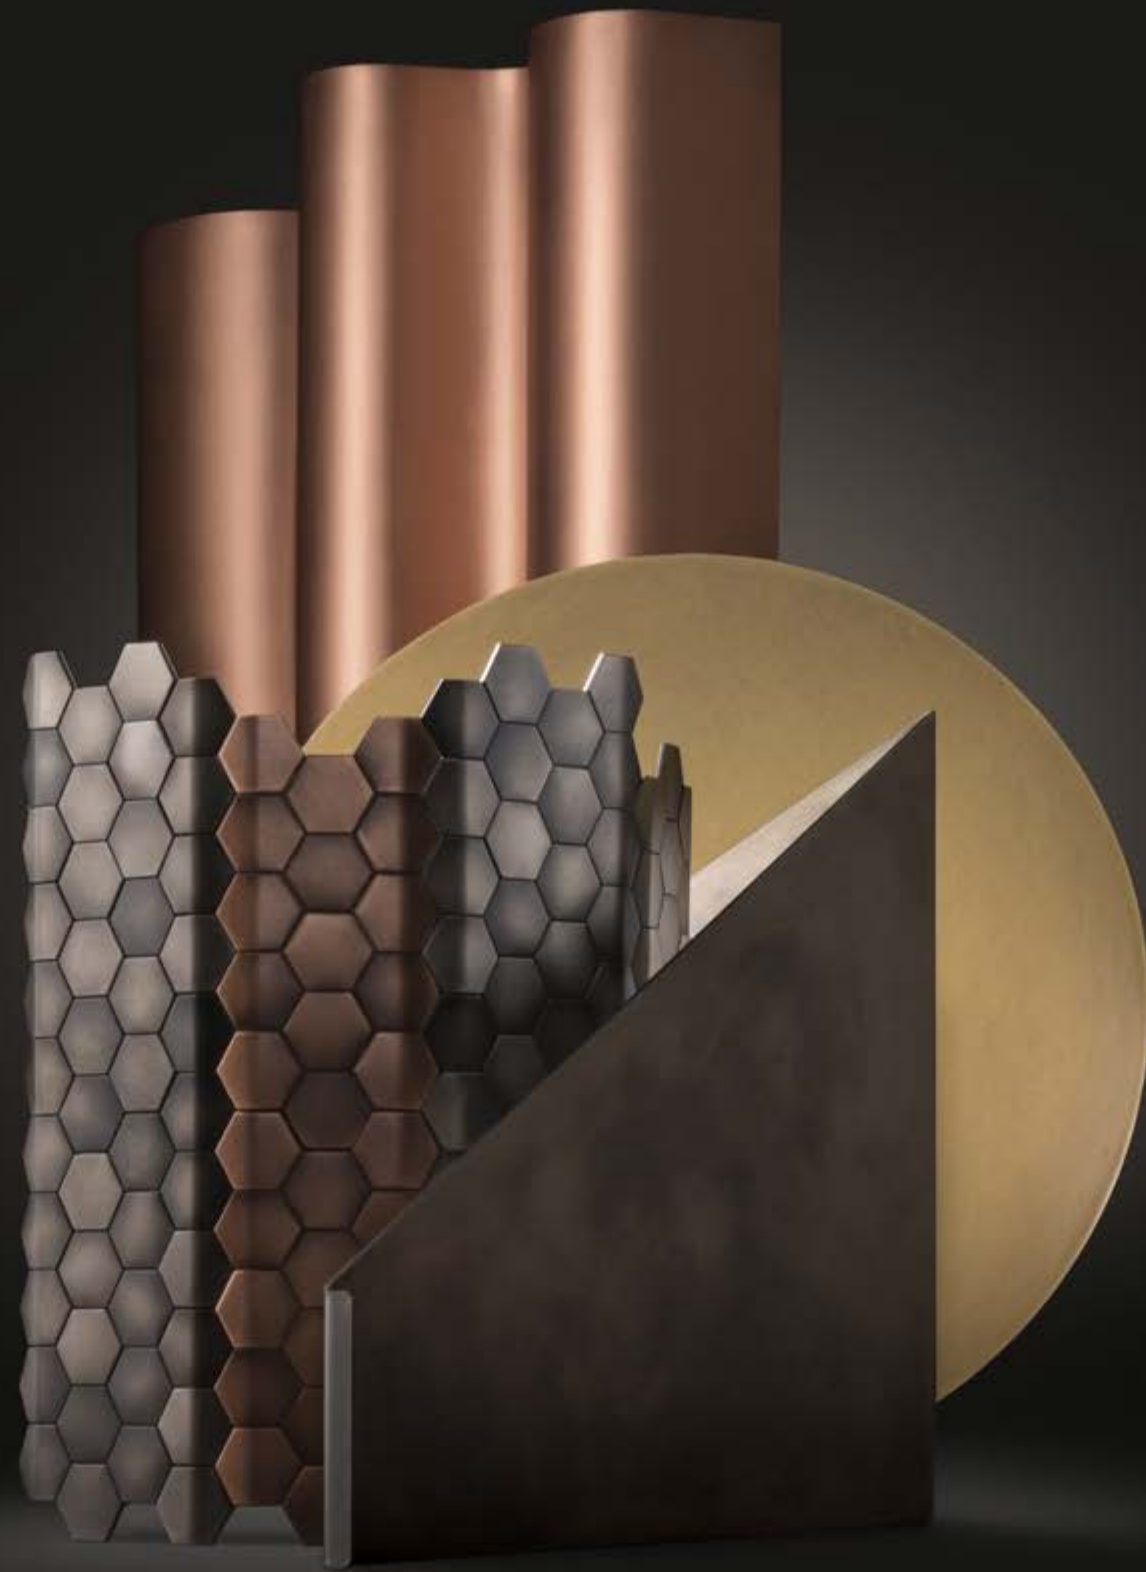

D^ECASTELLI

Metal becomes furniture, surfaces, project