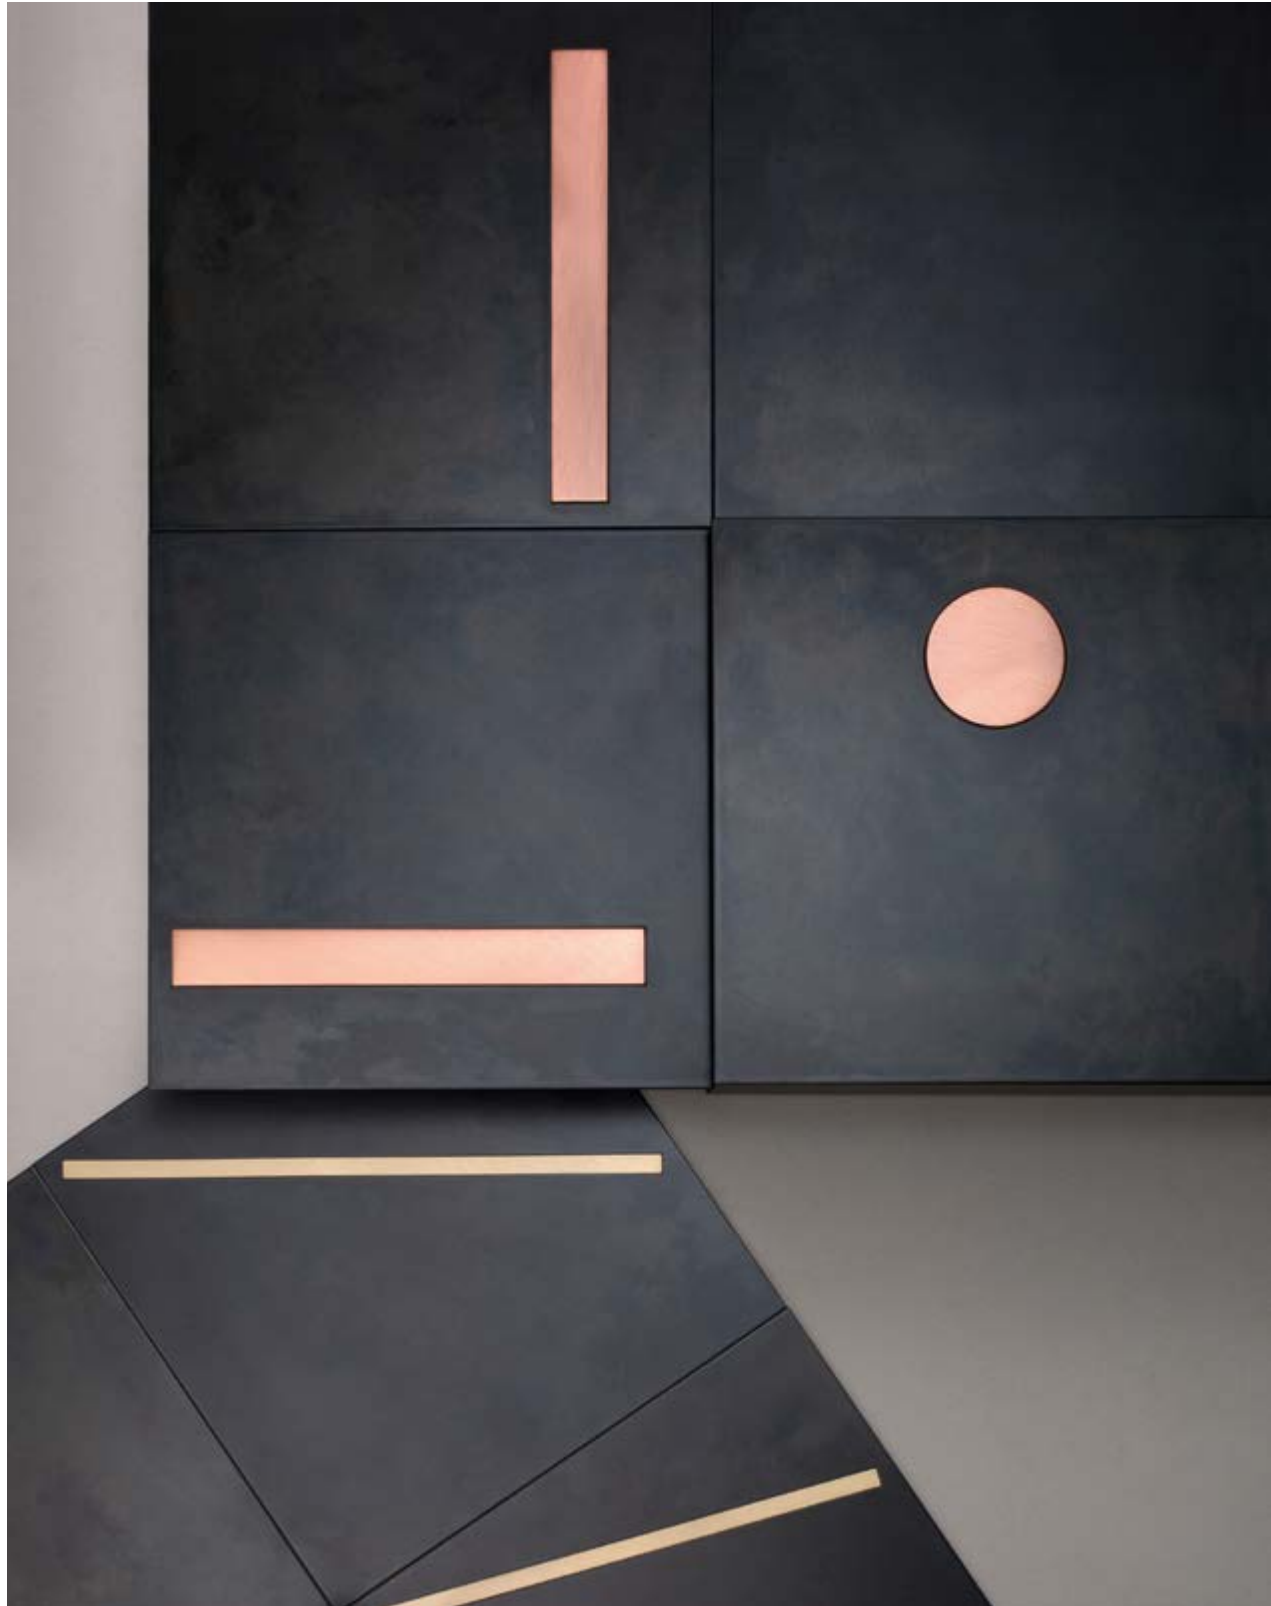

SURFACES

YOKO / Design Leonardo Sonnoli