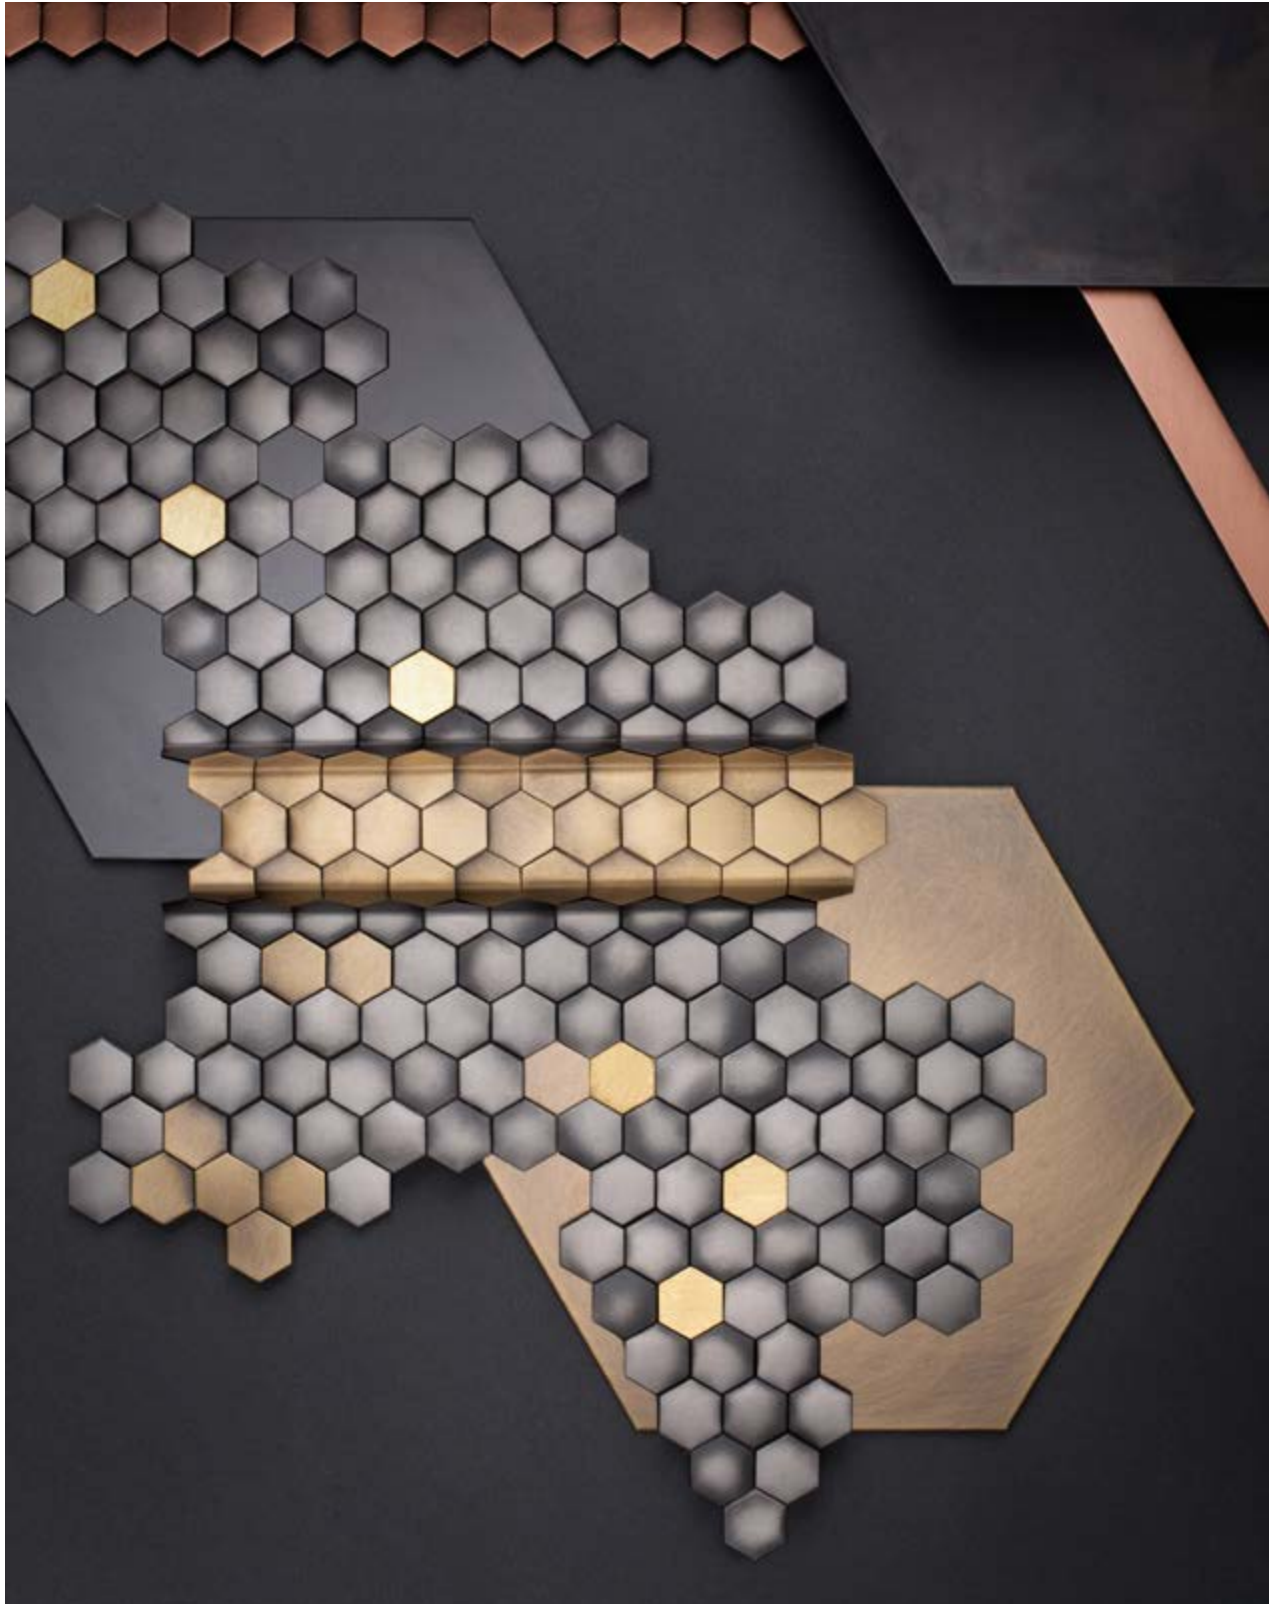

SURFACES

COPYCAT / Design Cino Zucchi