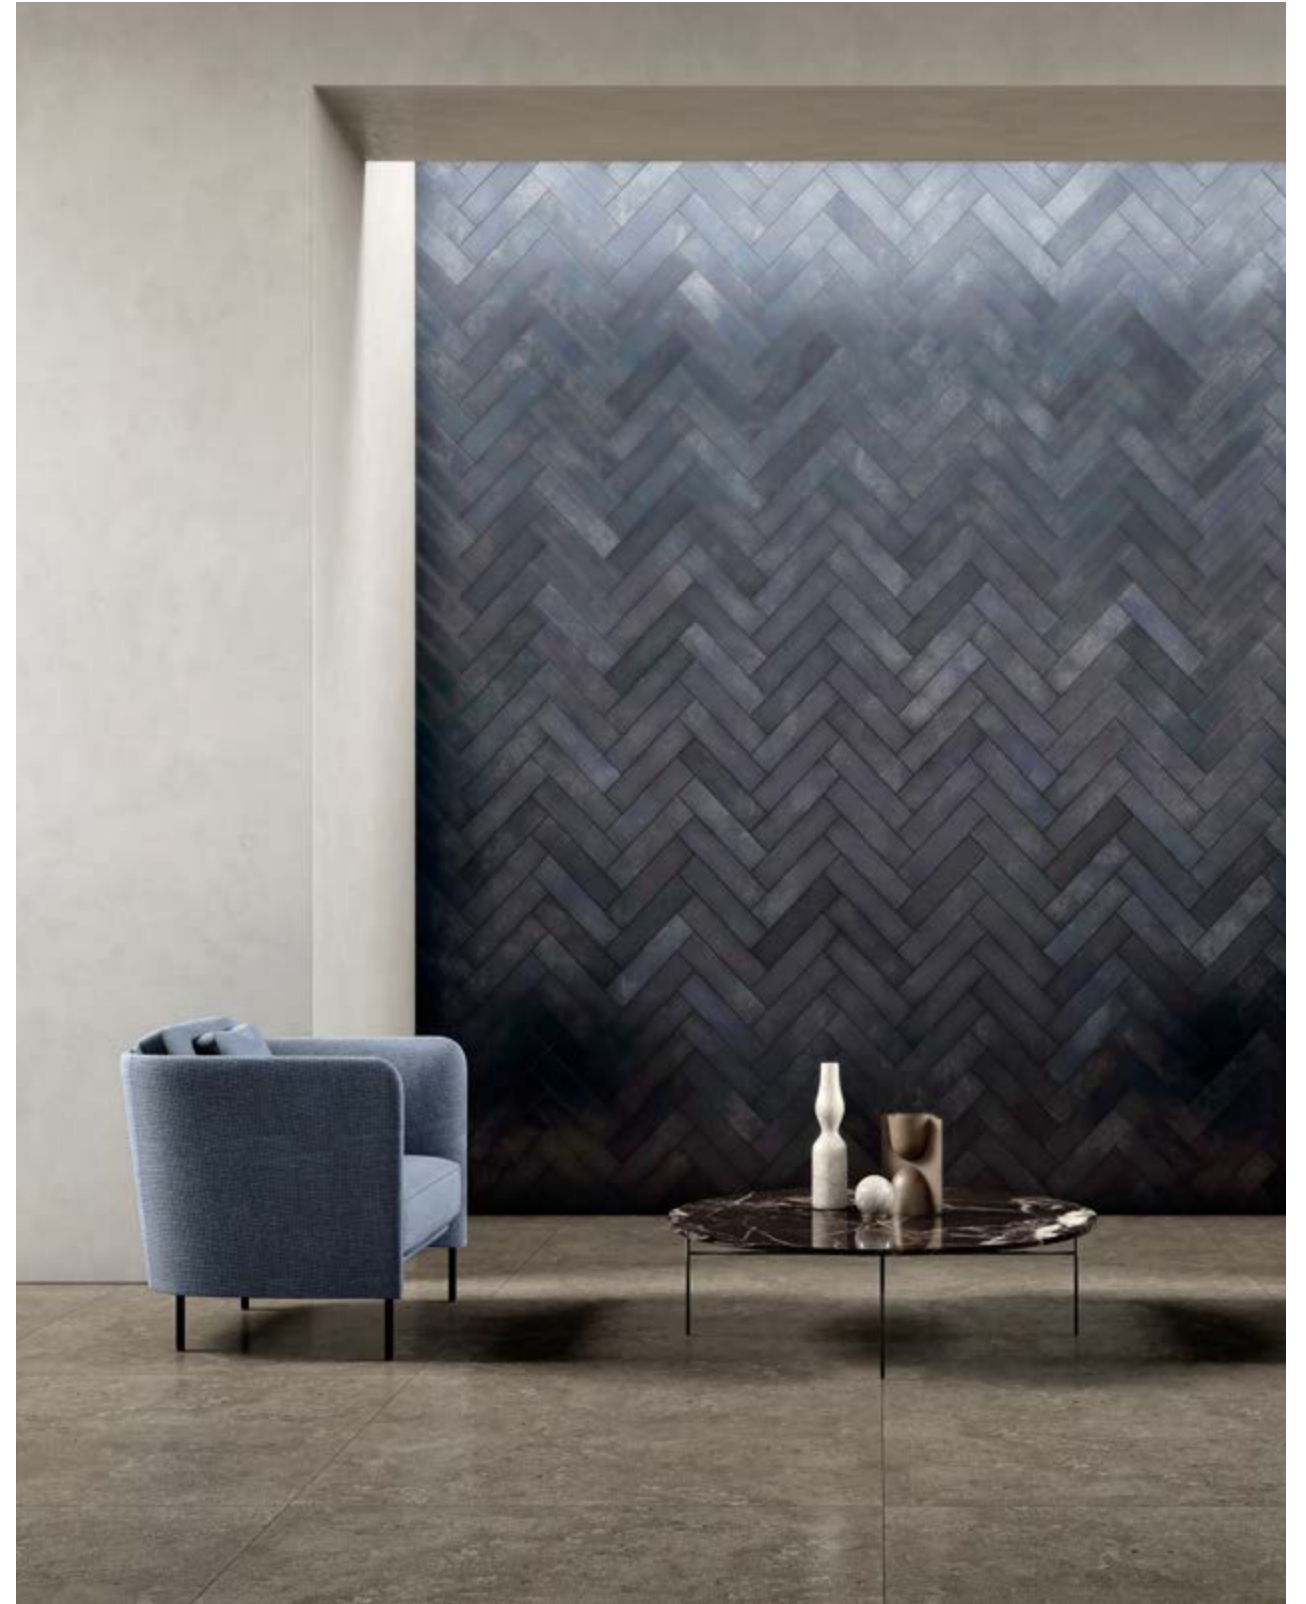

FORMA / Design R&D De Castelli