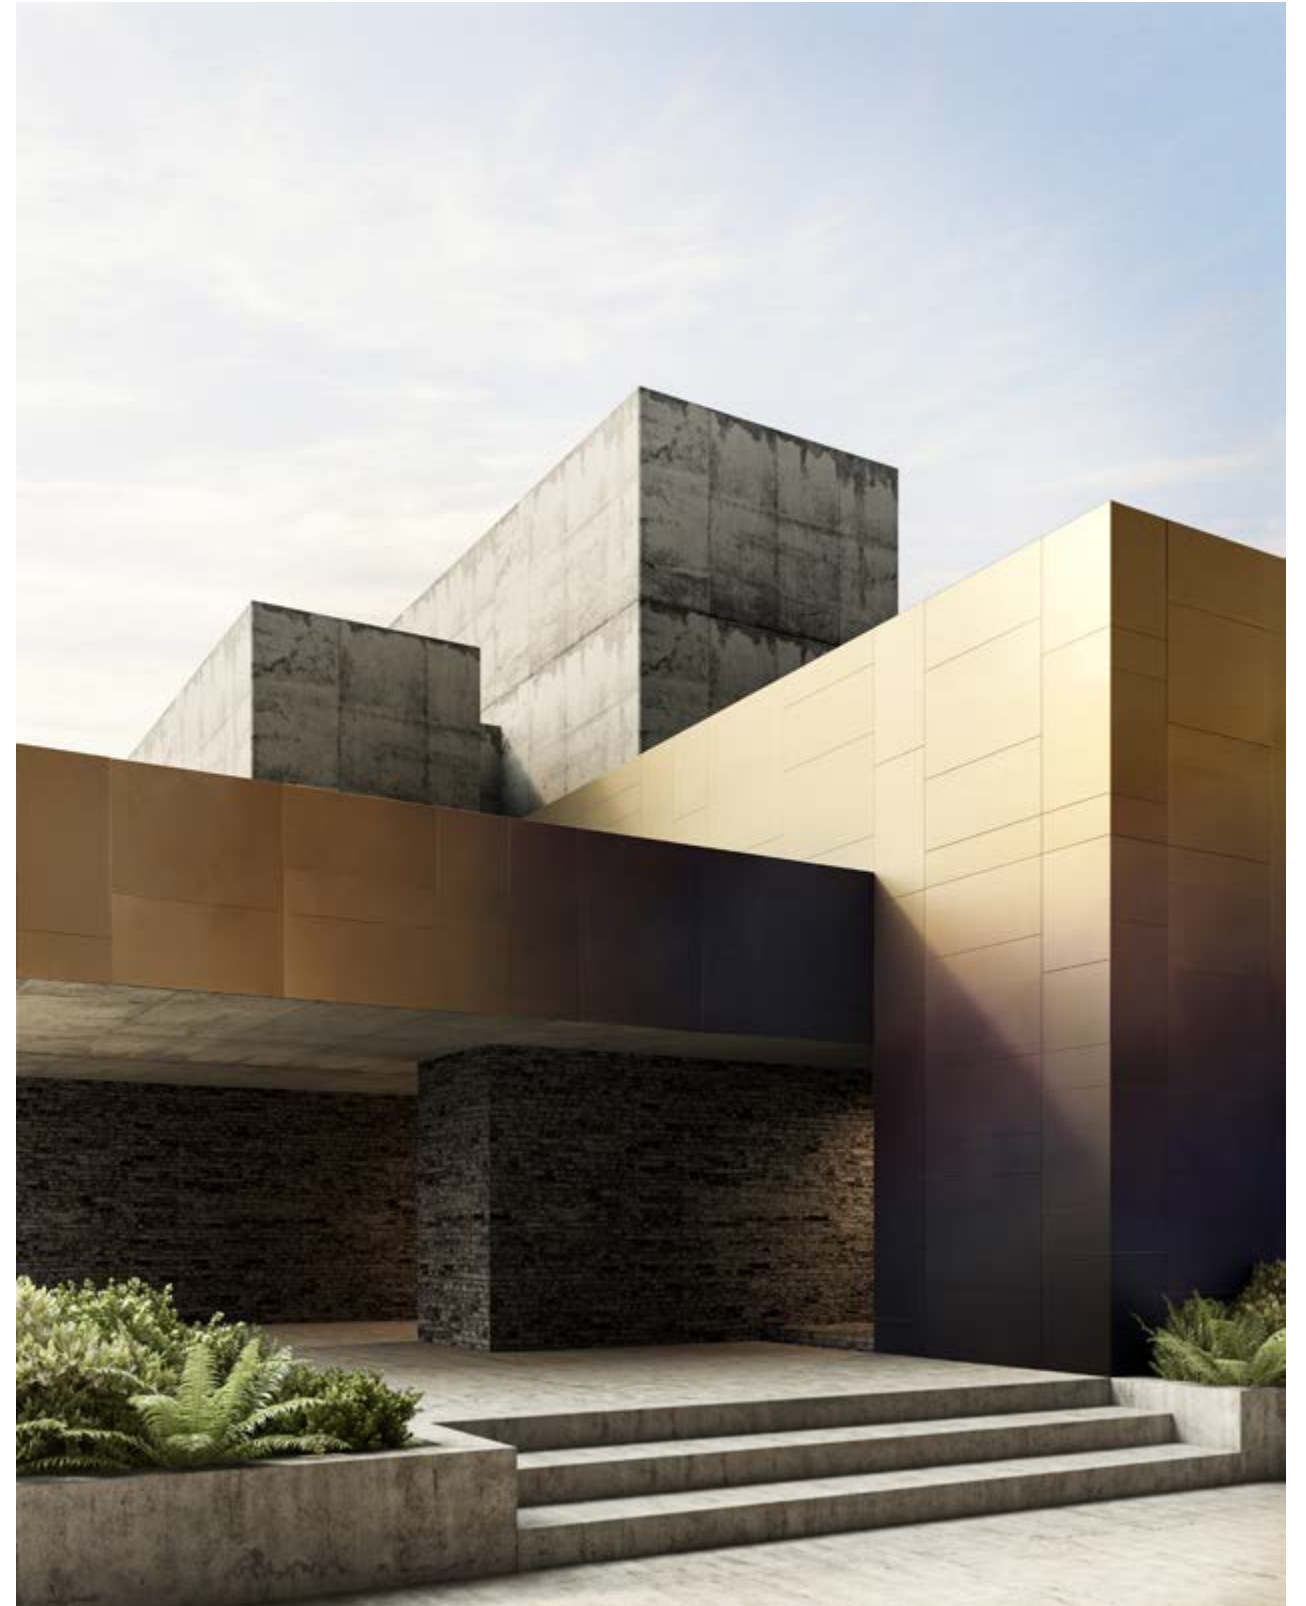

ARCHITECTURAL
Architectural Systems

SCOMPOSTA&BOISERIE / Design R&D De Castelli