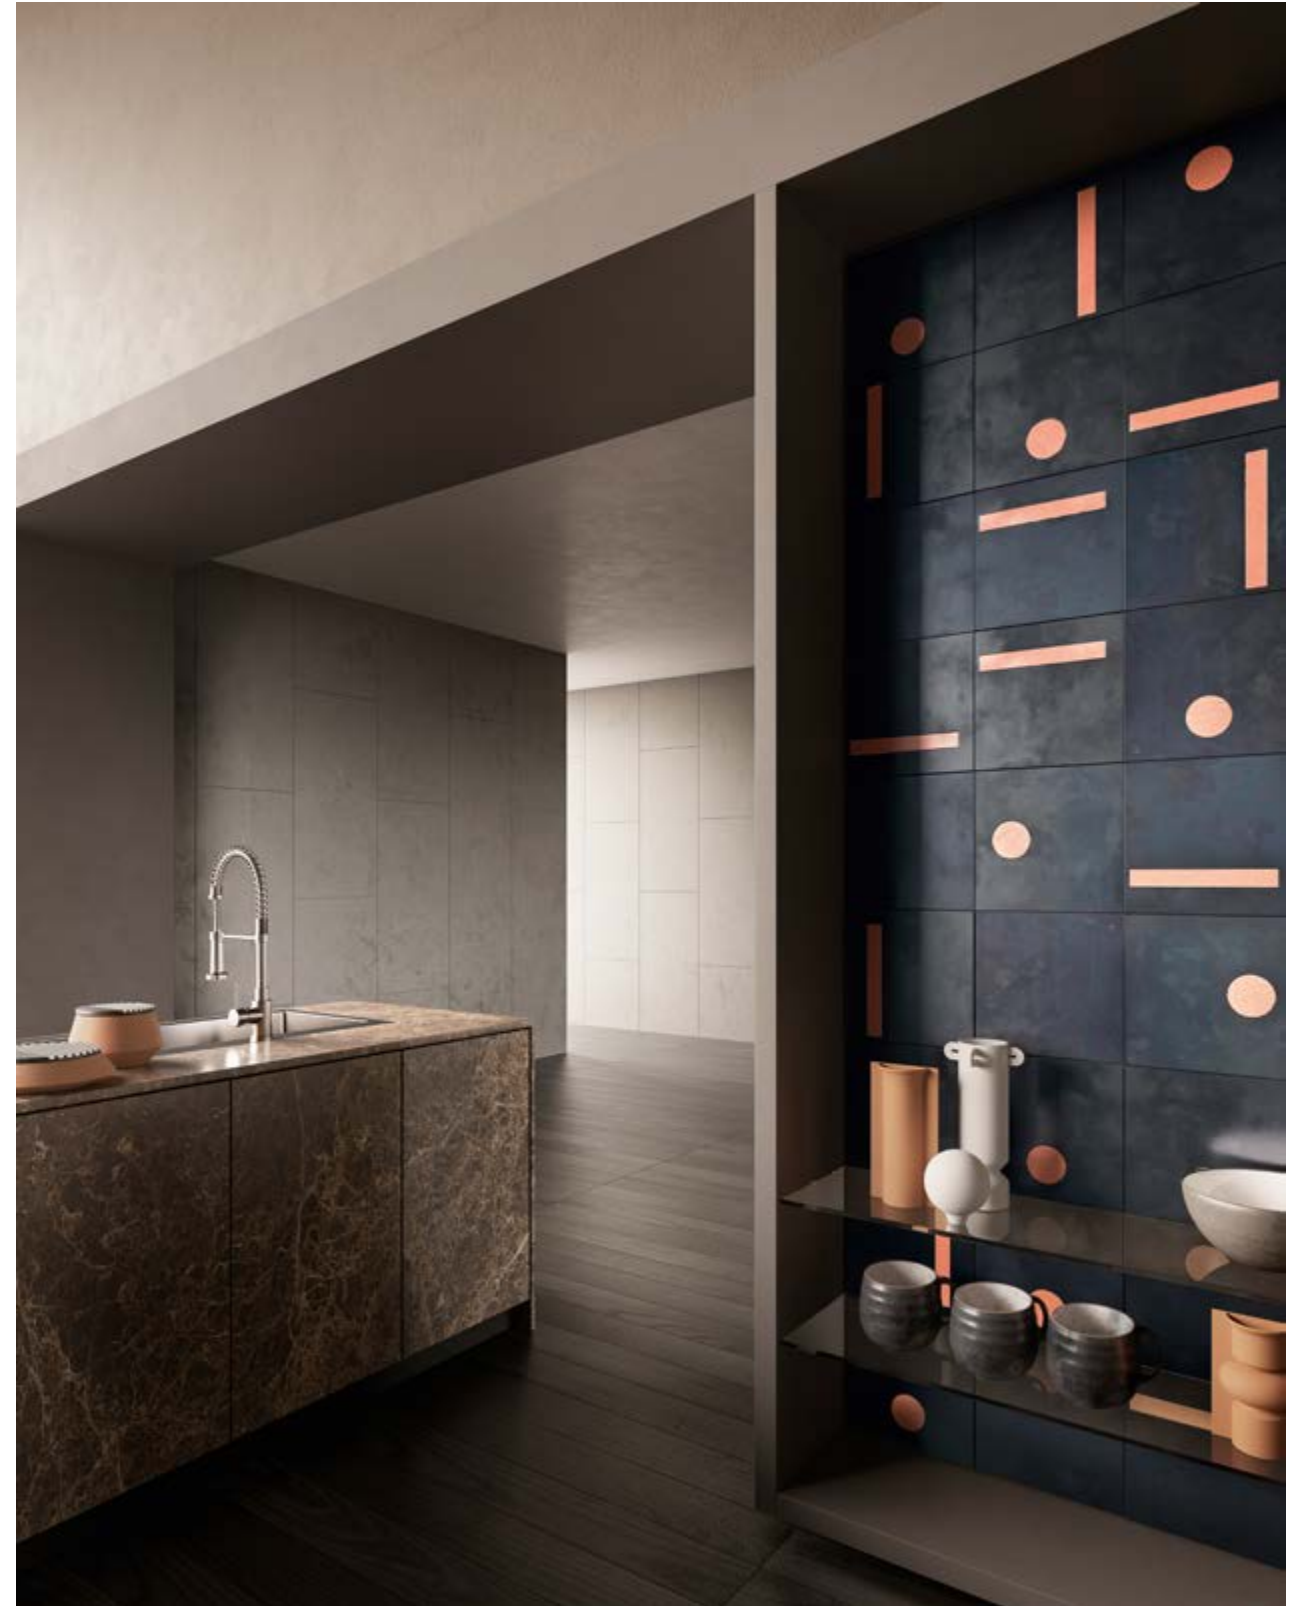

SURFACES

YOKO / Design Leonardo Sonnoli