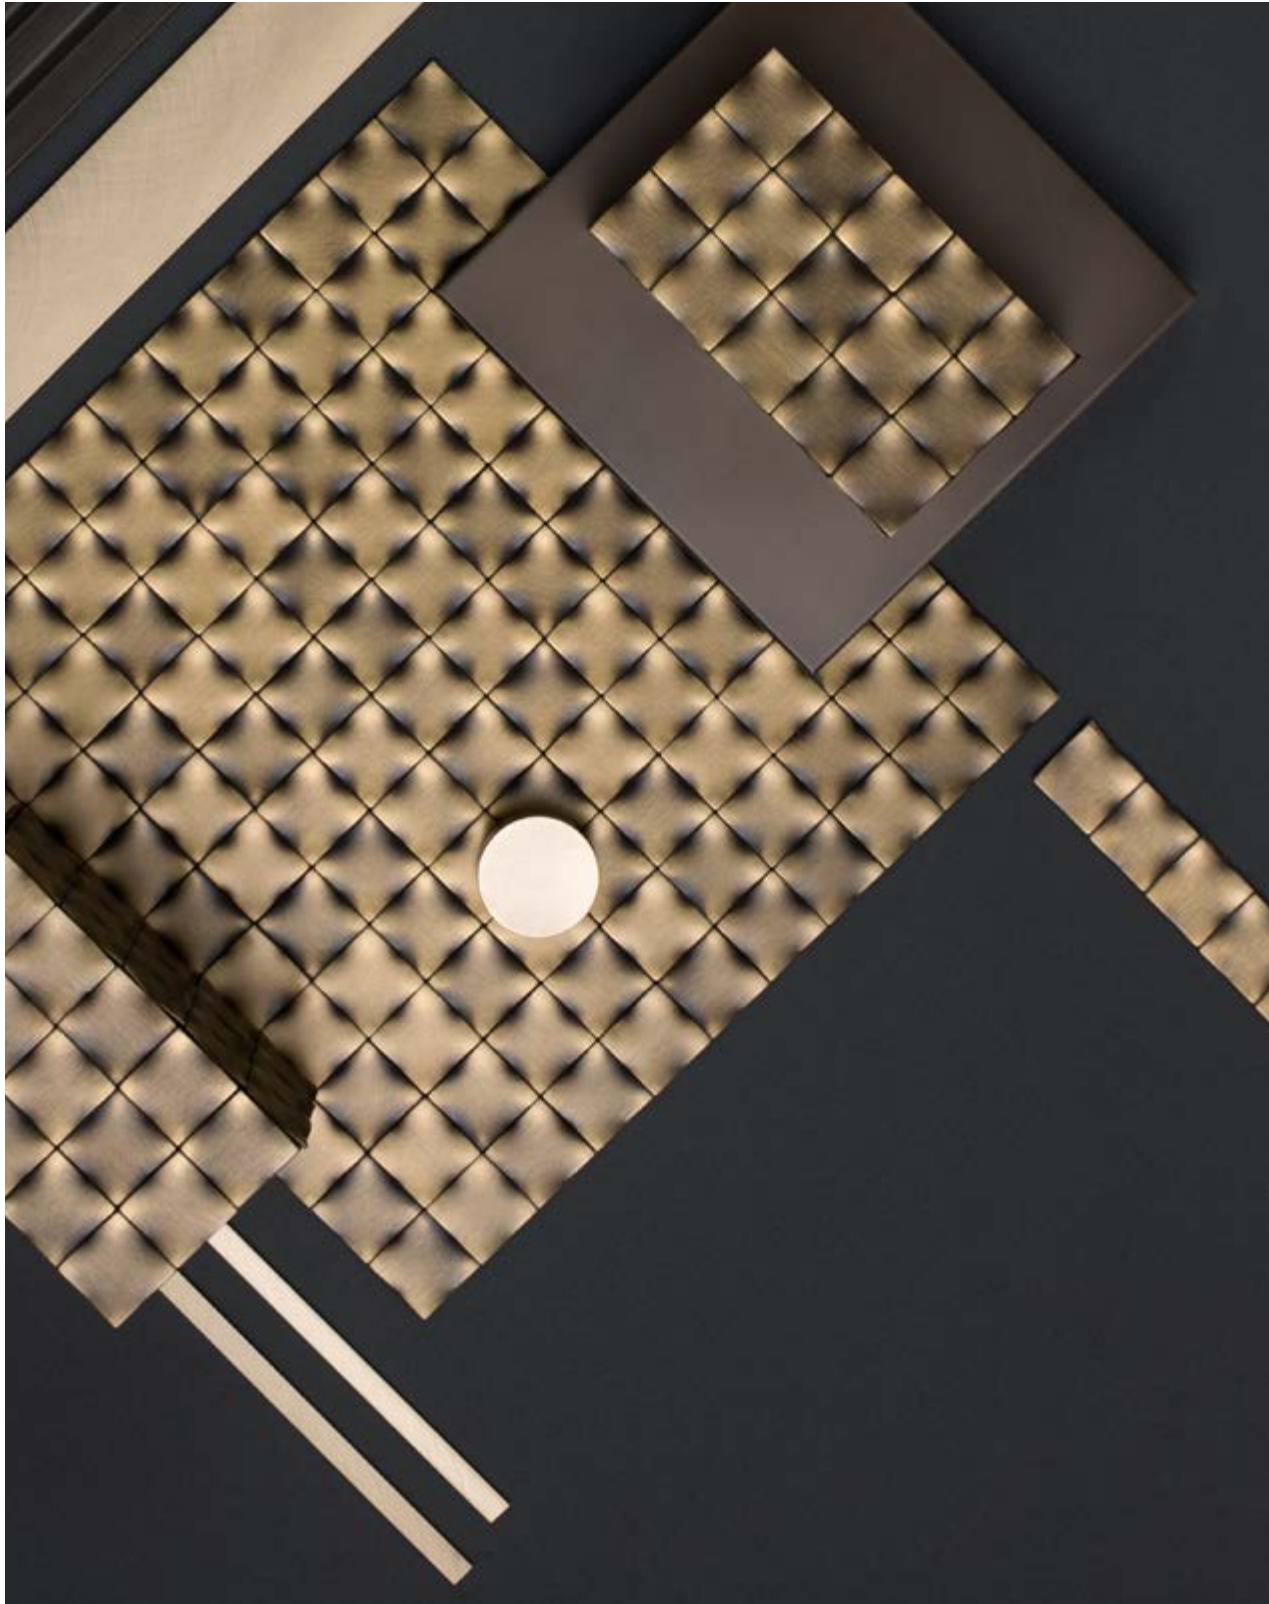

SURFACES

DIAMOND / Design R&D De Castelli