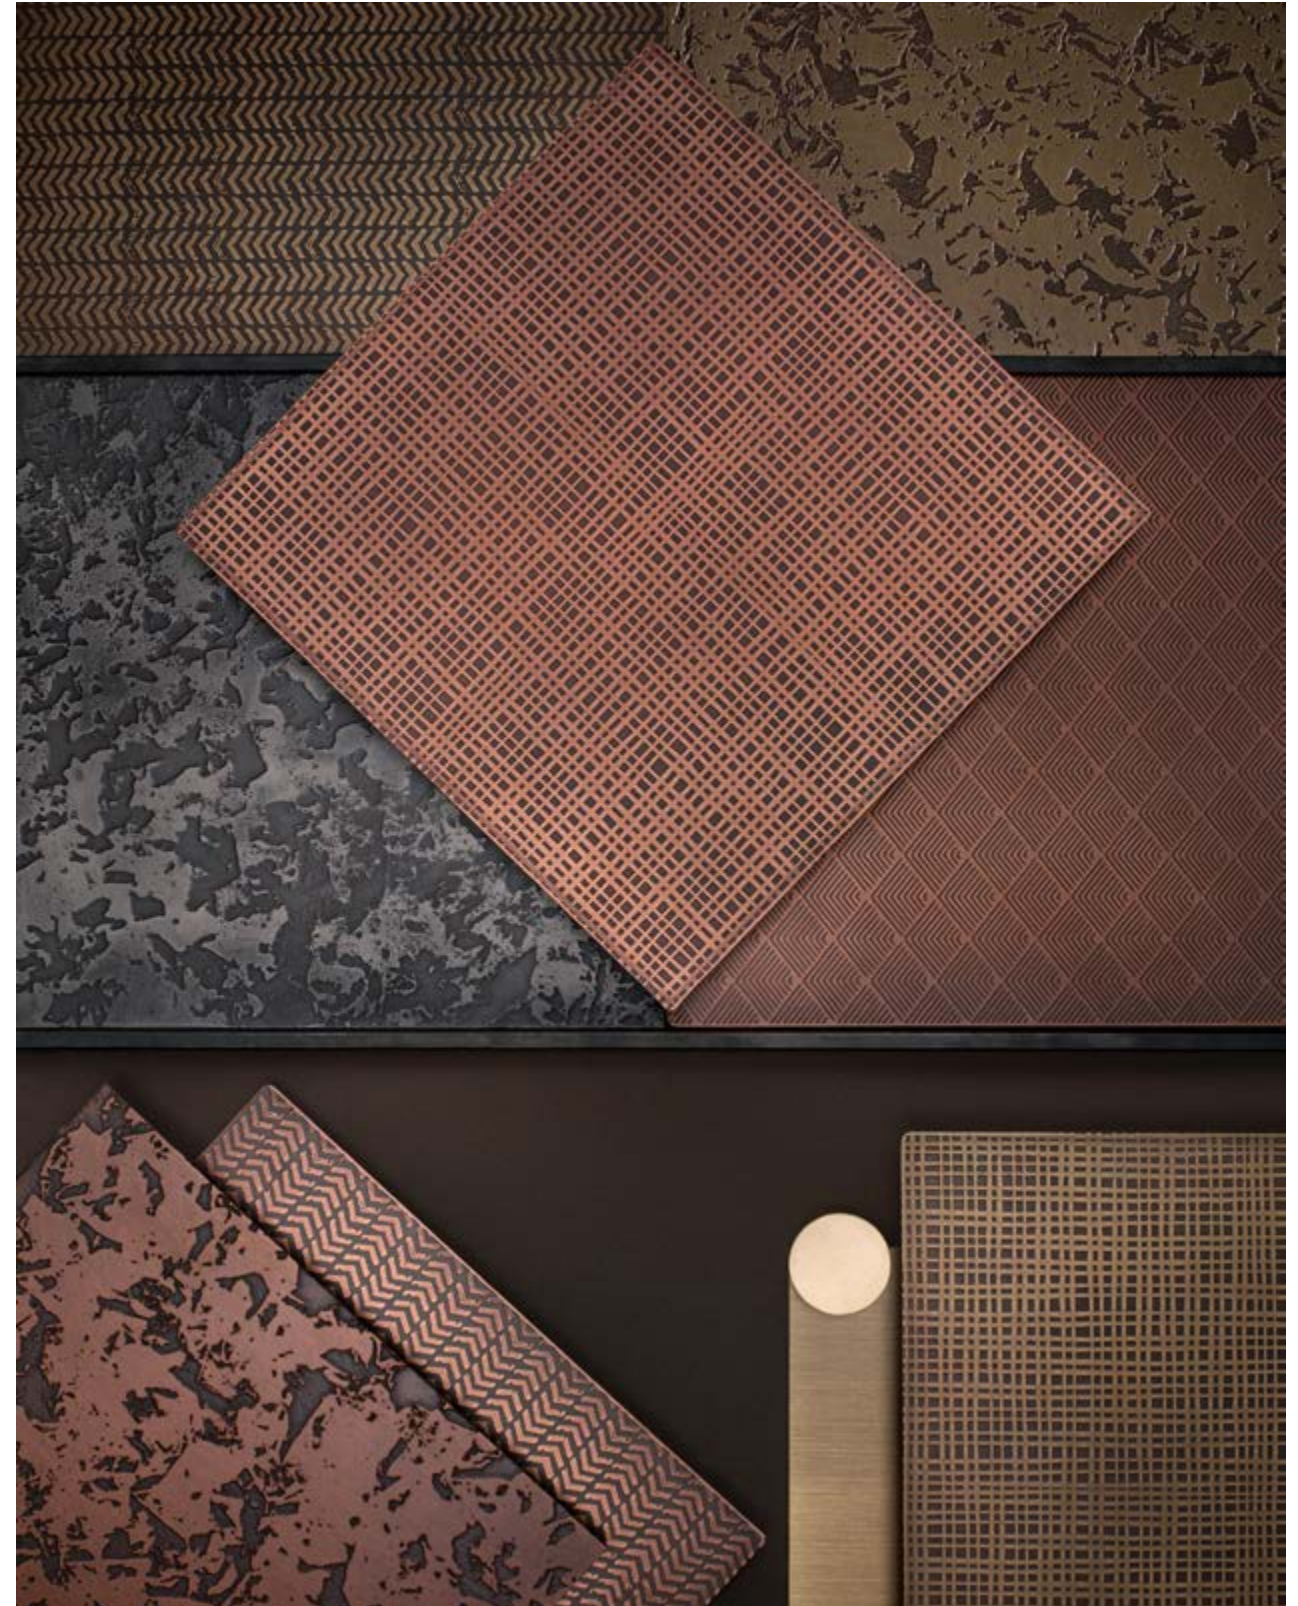

DEEROSION / Desin R&D De Castelli