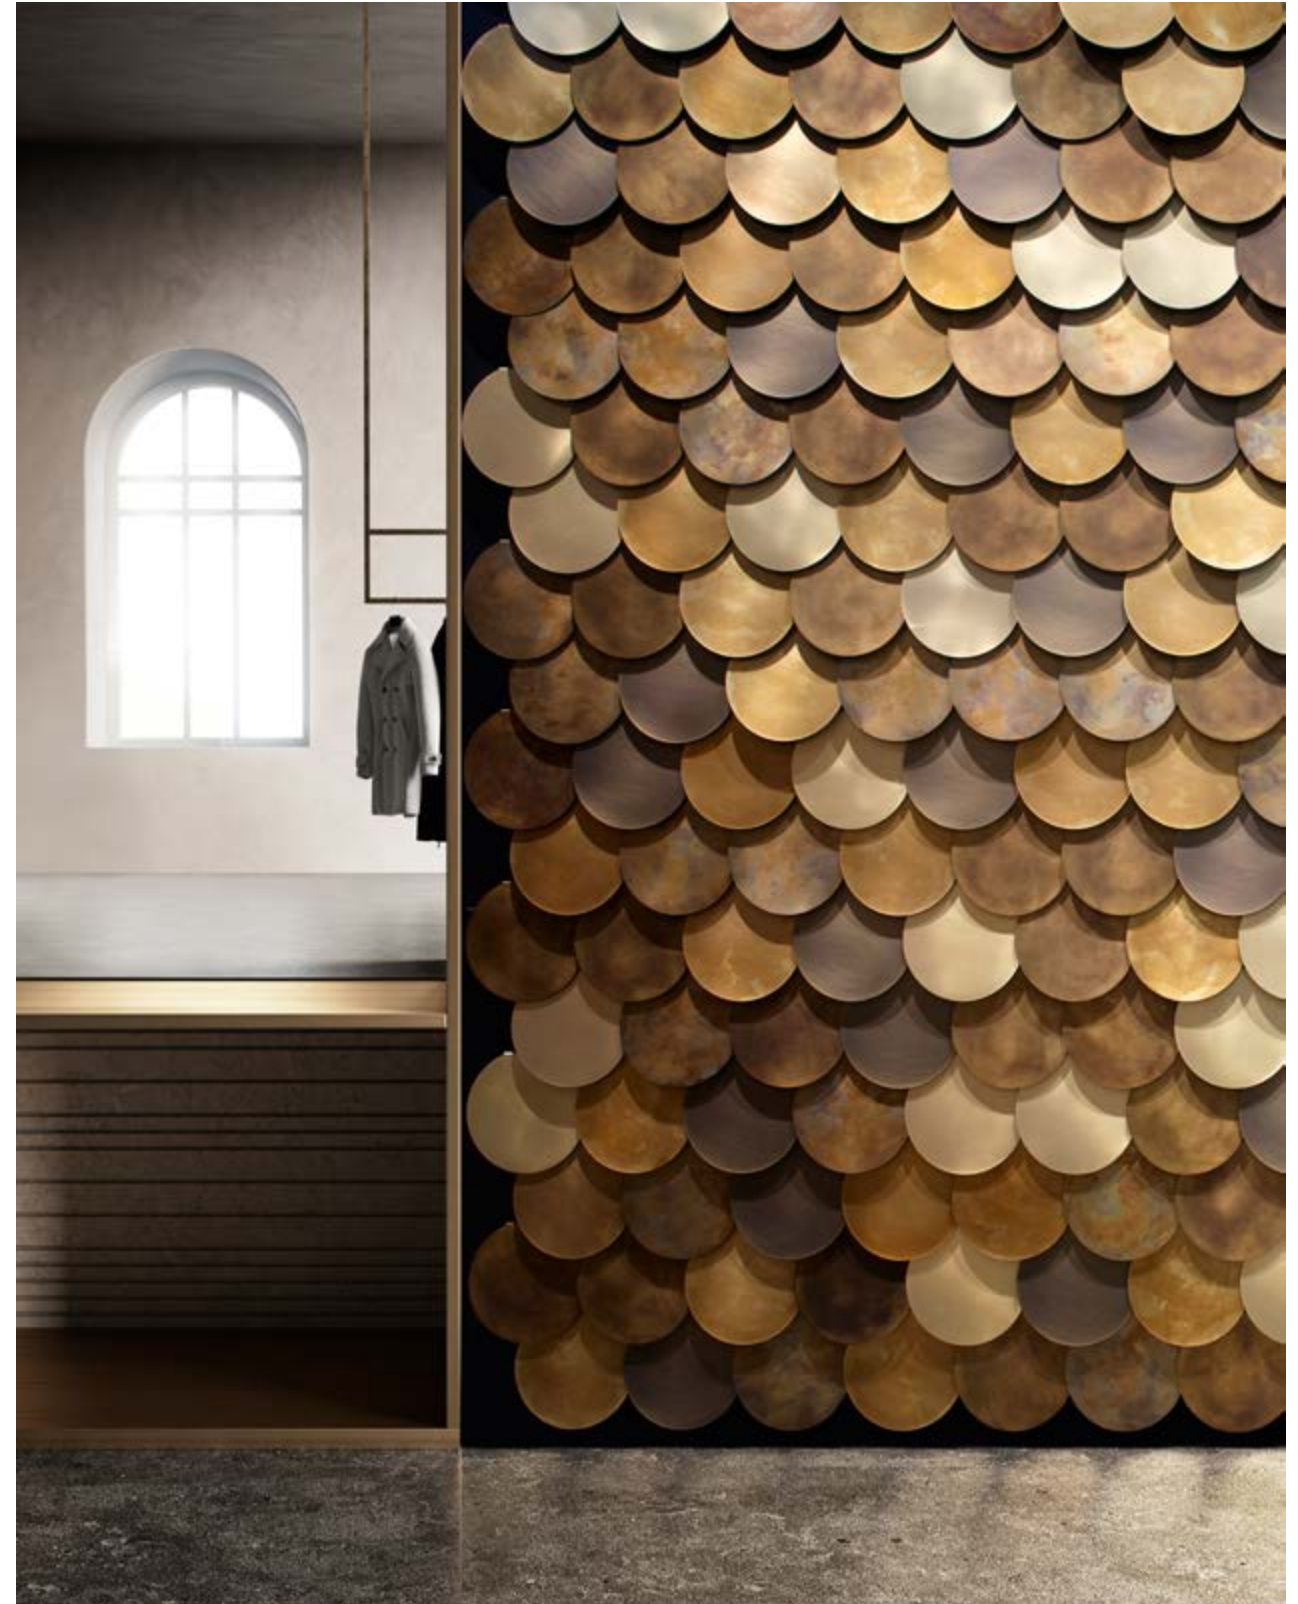

SURFACES

VERTICAL GREEN / Design R&D De Castelli

3D WALL / Design R&D De Castelli

SURFACES

CIRCLE WALL / Design R&D De Castelli

A photograph of a minimalist architectural model. The model consists of several golden-brown, angular blocks of varying heights and widths, arranged in a row. A large, circular, textured golden-brown disc is positioned behind the blocks, partially obscured by them. The scene is lit from the side, creating strong highlights and deep shadows. The background is dark. The text 'ARCHITECTURAL' is centered in white, uppercase letters, and 'Hard variations' is centered below it in a smaller, italicized white font.